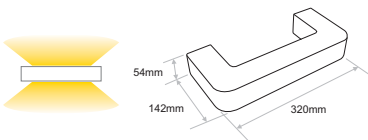

Code	Model	CCT	Watt	Constant Current	LED	Weight	IP Rate
PWM.015	EUROPA	3000K	1x3W	700mA	Included	1.05Kg	IP20
PWM.016	IDA	3000K	2x2W	500mA	Included	0.60Kg	IP20

* Available in 5000K & Blue upon request.

PWM.015
EUROPA